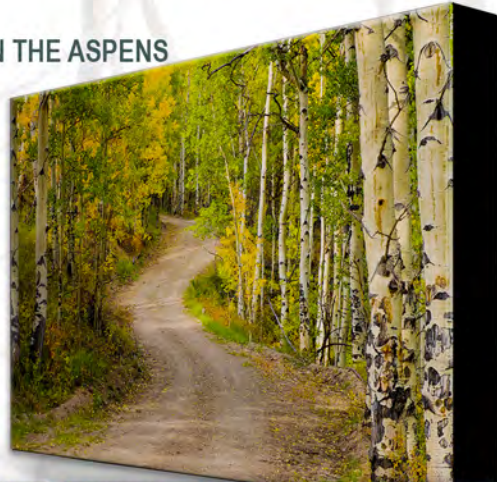

PATH IN THE ASPENS

A2BX-MUP-PATH
18" X 26"

LARGER SIZE
A3BX-MUP-PATH
26" X 37.5"