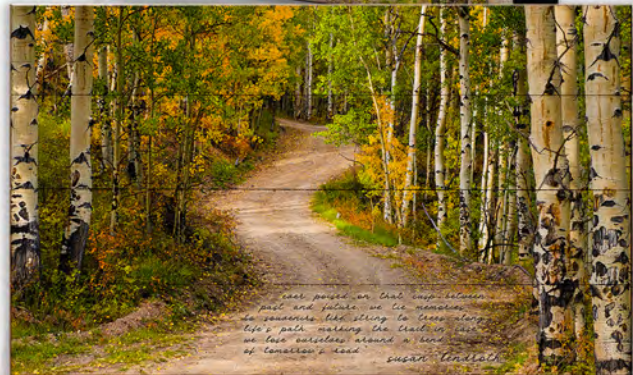

MUP-PATH

14X24 18X30 23X39 28X48

"EVER POISED ON THAT CUSP BETWEEN PAST AND FUTURE, WE TIE MEMORIES
TO SOUVENIRS LIKE STRING TO TREES ALONG LIFE'S PATH, MARKING THE TRAIL IN CASE
WE LOSE OURSELVES AROUND A BEND OF TOMORROW'S ROAD."
-SUSAN LENDROTH