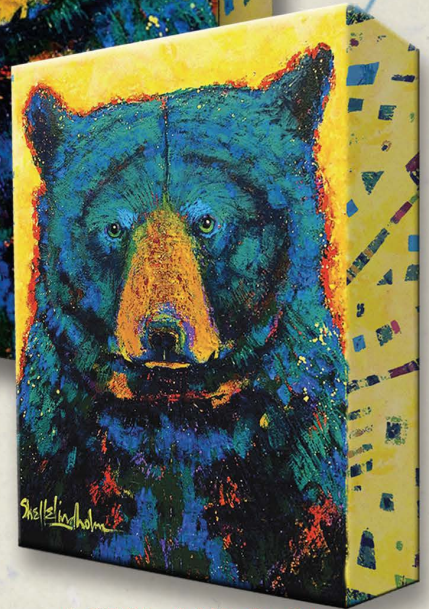

A2BX-AURO-SL
18X26
AURORA