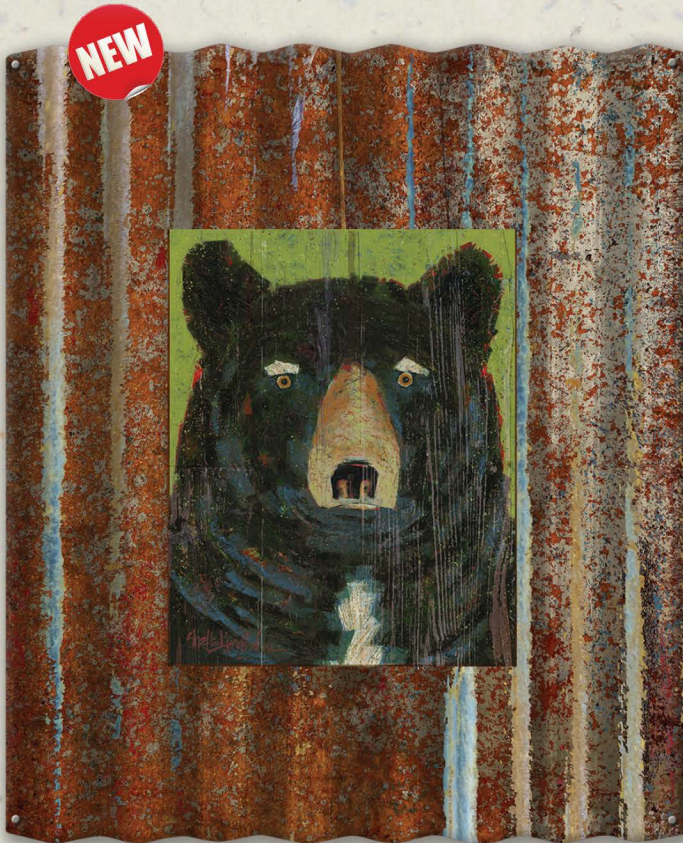

**A2BX-MOONB-SL**  
18X26  
MOON BEAR BLUE

**W-LG3-BEARS1-SL** 36X82

**A2BX-ROCKY-SL**  
18X26  
ROCKY

**W-LG3-BEARS2-SL** 36X82

**W-LG3-BEARS3-SL** 36X82

(11) **W-LG1-BEARS1-SL** 48X65

**W-LG1-BEARS2-SL** 48X65

# Corrugated Frame Art

CORRUGATED METAL FRAME  
ATTACHED TO WOOD ART.

**A20-CORF8-POP-W7-SL**

29X37.5

**FRAMED POPPY**

**A20-CORF8-ROCK-W7-SL**

29X37.5

**FRAMED ROCKY**