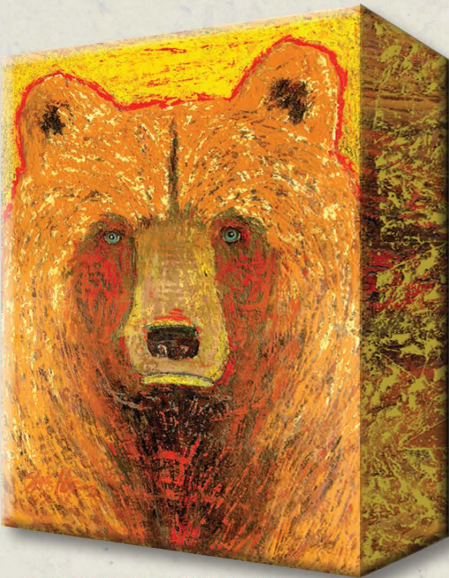

**A2BX-SCOU-SL**  
18X26  
SCOUT

**A2BX-HUCK-SL**  
18X26  
HUCK

**A2BX-LITTL-SL**  
18X26  
LITTLE OWL

**A5BX-TIME-SL** TIME OUT  
16.5X42

Our Box Art is made from aluminum with 3" sides that are folded and riveted. They can be showcased indoors or outdoors!

**A2BX-RBEA-SL**  
18X26  
RED BEAR

**A10BX-MRSS-SL**  
18X18  
LIL' MISS SUNSHINE

**A2BX-BRAV-SL**  
18X26  
Braveheart

**A2BX-HAWK-SL**  
18X26  
HAWK

**A2BX-BDR-SL**  
18X26  
BIG DREAMER

**A2BX-SQUASH-SL**  
18X26  
SQUASH BLOSSOM