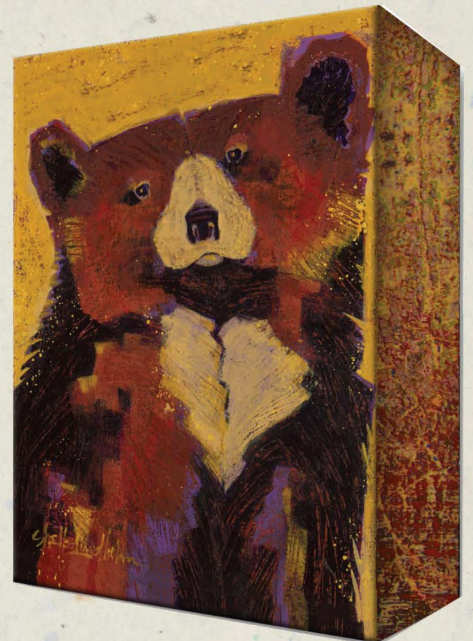

**A2BX-SCOU-SL**  
18X26  
SCOUT

**A2BX-HUCK-SL**  
18X26  
HUCK

**A2BX-LITTL-SL**  
18X26  
LITTLE OWL

**A5BX-TIME-SL** TIME OUT  
16.5X42

Our Box Art is made from aluminum with 3" sides that are folded and riveted. They can be showcased indoors or outdoors!

**A2BX-RBEA-SL**  
18X26  
RED BEAR

**A10BX-MRSS-SL**  
18X18  
LIL' MISS SUNSHINE

**A2BX-BRAV-SL**  
18X26  
Braveheart

**A2BX-HAWK-SL**  
18X26  
HAWK

**A2BX-BDR-SL**  
18X26  
BIG DREAMER

**A2BX-SQUASH-SL**  
18X26  
SQUASH BLOSSOM