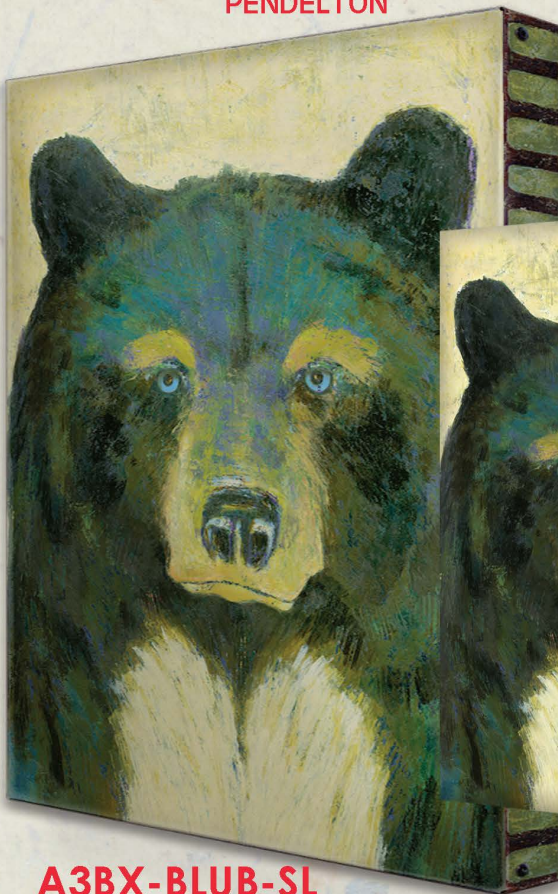

LARGE SIZE:

A13BX - 38" x 38" (example on pg.26)

**A2BX-FRECK-SL**

18X26

**FRECKLES**

**A3BX-FRECK-SL**

26X37.5

**FRECKLES**

**A3BX-PEND-SL**  
26X37.5  
PENDELTON

**A2BX-PEND-SL**  
18X26  
PENDELTON

**A3BX-AURO-SL**  
26X37.5  
AURORA

**A2BX-AURO-SL**  
18X26  
AURORA

**A3BX-BLUB-SL**  
26X37.5  
TIMBER / BLUE BEAR

**A2BX-BLUB-SL**  
18X26  
TIMBER/BLUE BEAR

Our Box Art is made from aluminum with 3" sides that are folded and riveted. They can be showcased indoors or outdoors!

**A3BX-YOGO-SL**  
26X37.5  
YOGO

**A2BX-YOGO-SL**  
18X26  
YOGO

**A3BX-BLAZ-SL**  
26X37.5  
BLAZE