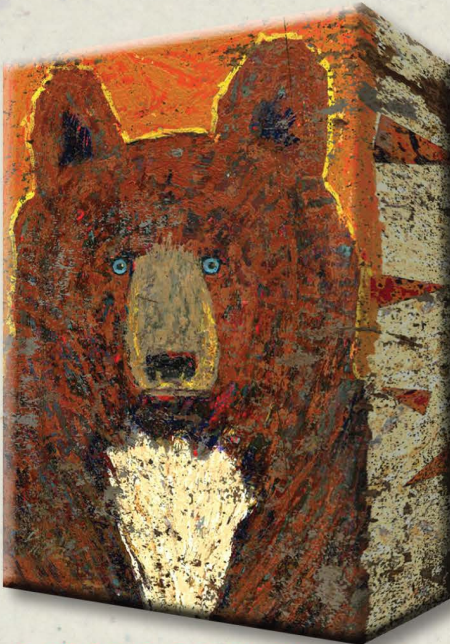

**A2BX-FERN-SL**  
18X26  
FERN

**A3BX-FIRE-SL**  
26X37.5  
FIREFLY

**A2BX-FIRE-SL**  
18X26  
FIREFLY

**A2BX-SHIFTY-SL**  
18X26  
SHIFTY/RED BEAR

**A2BX-KER-SL**  
18X26  
Kermode

**A2BX-GREY-SL**  
18X26  
GREY BEAR

**A2BX-SCOU-SL**  
18X26  
SCOUT

**A2BX-HUCK-SL**  
18X26  
HUCK

**A2BX-LITTL-SL**  
18X26  
LITTLE OWL

**A5BX-TIME-SL** TIME OUT  
16.5X42

Our Box Art is made from aluminum with 3" sides that are folded and riveted. They can be showcased indoors or outdoors!