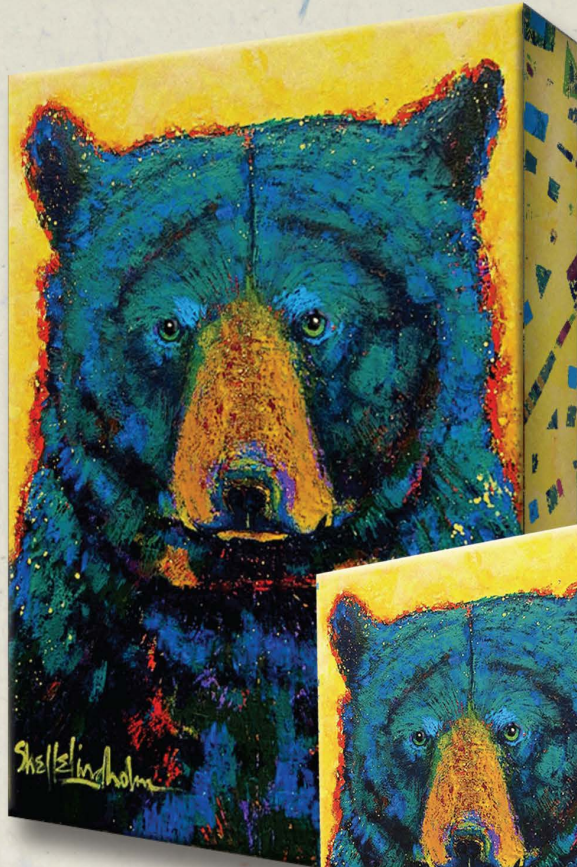

A3BX-AURO-SL
26X37.5
AURORA