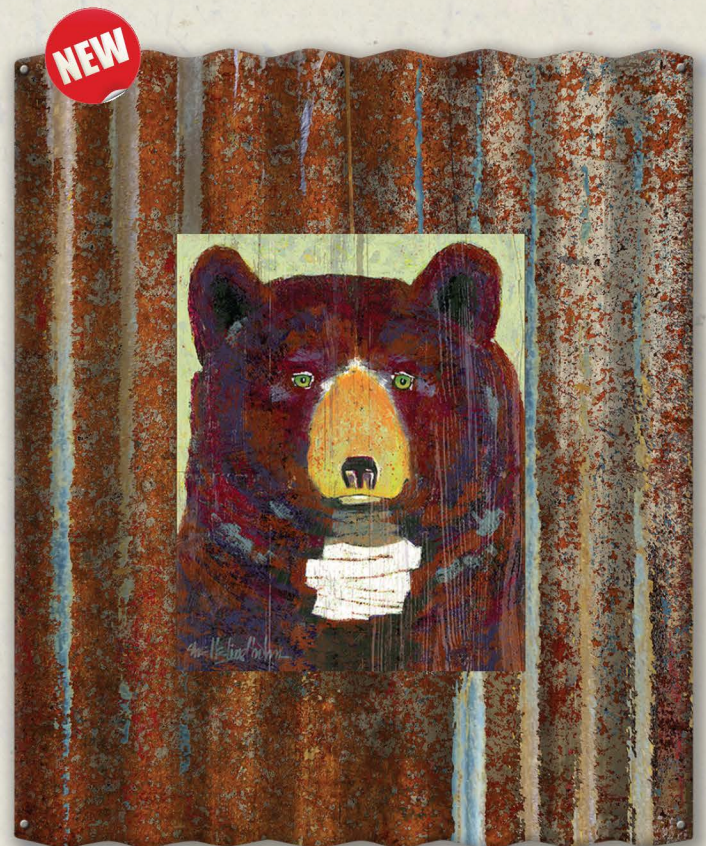

# Corrugated Frame Art

CORRUGATED METAL FRAME  
ATTACHED TO WOOD ART.

**A20-CORF8-POP-W7-SL**

29X37.5

**FRAMED POPPY**

**A20-CORF8-ROCK-W7-SL**

29X37.5

**FRAMED ROCKY**