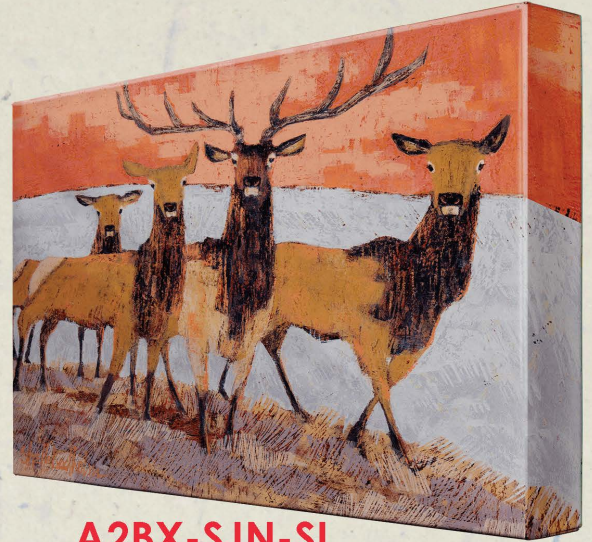

A2BX-SJN-SL
18X26
SOJOURNERS