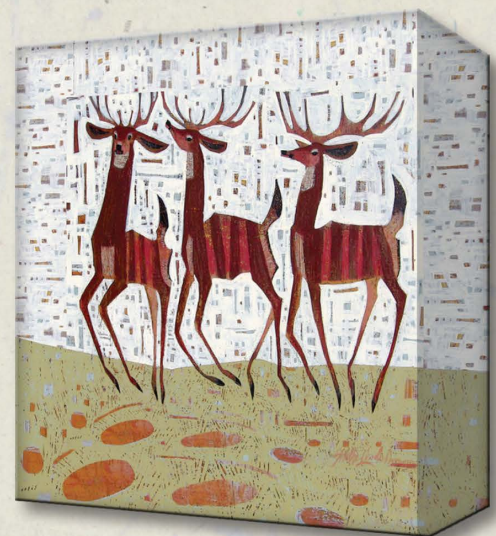

18X26

**RED BULL**

**A2BX-MRSU-SL**  
18X26  
**MR. SUNSHINE**

**A2BX-SUNN-SL**  
18X26  
**SUNNY BOY**

**A2BX-PRAN-SL**  
18X26  
**PRANCING WITH THE STARS**

**A7BX-CHILL-SL**  
21X42  
**CHILLING OUT**

**A2BX-FLOWER-SL**  
18X26  
**FLOWER GIRLS**

Our Box Art is made from aluminum with 3" sides that are folded and riveted. They can be showcased indoors or outdoors!

**A10BX-3AMI-SL**  
18X18  
**THREE AMIGOS**

**A2BX-DRD-SL**  
18X26  
DREAMY DEER