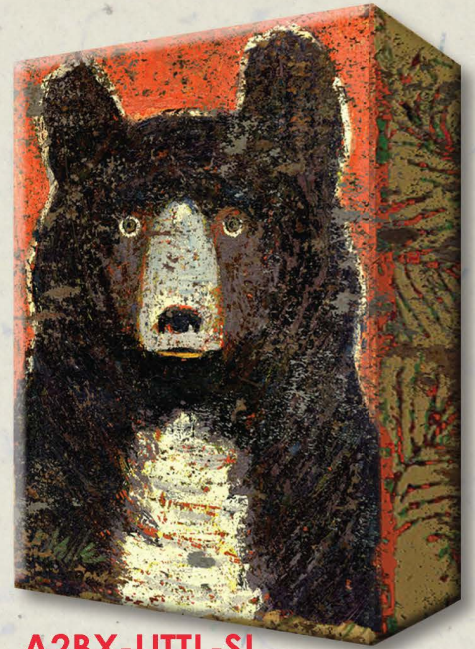

**A2BX-FERN-SL**  
18X26  
FERN

**A3BX-FIRE-SL**  
26X37.5  
FIREFLY

**A2BX-FIRE-SL**  
18X26  
FIREFLY

**A2BX-SHIFTY-SL**  
18X26  
SHIFTY/RED BEAR

**A2BX-KER-SL**  
18X26  
Kermode

**A2BX-GREY-SL**  
18X26  
GREY BEAR

**A2BX-SCOU-SL**  
18X26  
SCOUT

**A2BX-HUCK-SL**  
18X26  
HUCK

**A2BX-LITTL-SL**  
18X26  
LITTLE OWL

**A5BX-TIME-SL** TIME OUT  
16.5X42

Our Box Art is made from aluminum with 3" sides that are folded and riveted. They can be showcased indoors or outdoors!