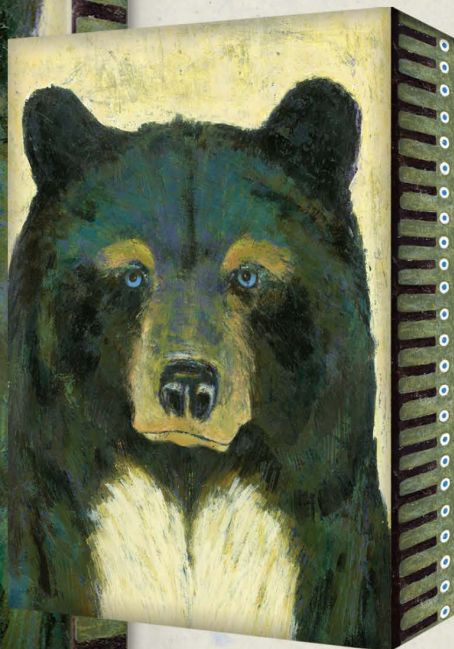

LARGE SIZE:

A13BX - 38" x 38" (example on pg.26)

**A2BX-FRECK-SL**

18X26

**FRECKLES**

**A3BX-FRECK-SL**

26X37.5

**FRECKLES**

**A3BX-PEND-SL**  
26X37.5  
PENDELTON

**A2BX-PEND-SL**  
18X26  
PENDELTON

**A3BX-AURO-SL**  
26X37.5  
AURORA

**A2BX-AURO-SL**  
18X26  
AURORA

**A3BX-BLUB-SL**  
26X37.5  
TIMBER / BLUE BEAR

**A2BX-BLUB-SL**  
18X26  
TIMBER/BLUE BEAR

Our Box Art is made from aluminum with 3" sides that are folded and riveted. They can be showcased indoors or outdoors!

**A3BX-YOGO-SL**  
26X37.5  
YOGO

**A2BX-YOGO-SL**  
18X26  
YOGO

**A3BX-BLAZ-SL**  
26X37.5  
BLAZE