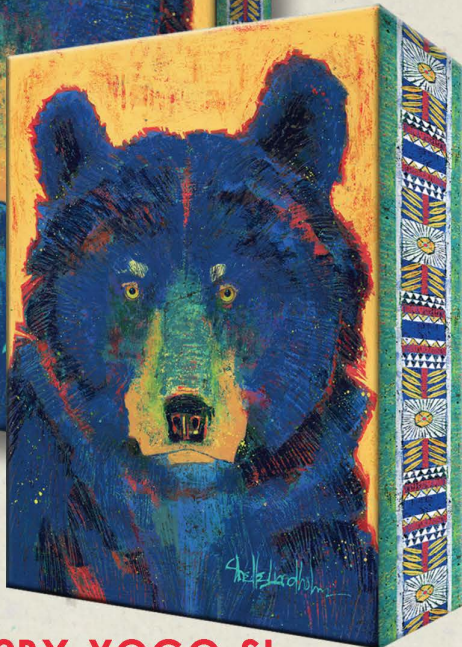

**A3BX-PEND-SL**  
26X37.5  
PENDELTON

**A2BX-PEND-SL**  
18X26  
PENDELTON

**A3BX-AURO-SL**  
26X37.5  
AURORA

**A2BX-AURO-SL**  
18X26  
AURORA

**A3BX-BLUB-SL**  
26X37.5  
TIMBER / BLUE BEAR

**A2BX-BLUB-SL**  
18X26  
TIMBER/BLUE BEAR

Our Box Art is made from aluminum with 3" sides that are folded and riveted. They can be showcased indoors or outdoors!

**A3BX-YOGO-SL**  
26X37.5  
YOGO

**A2BX-YOGO-SL**  
18X26  
YOGO

**A3BX-BLAZ-SL**  
26X37.5  
BLAZE