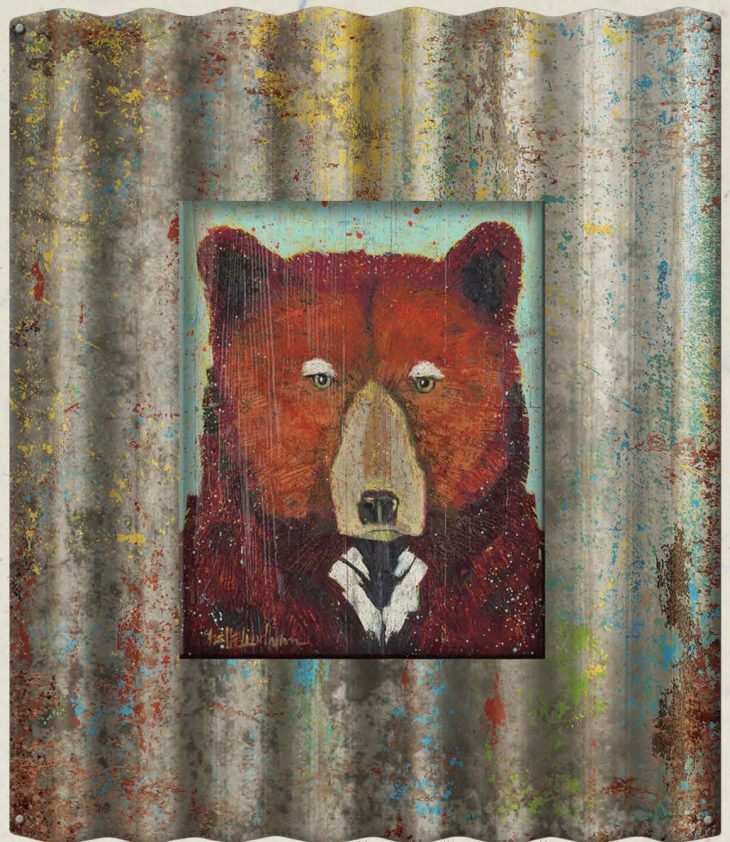

A20-CORF7-BRAV-SL

29X37.5

FRAMED BRAVEHEART