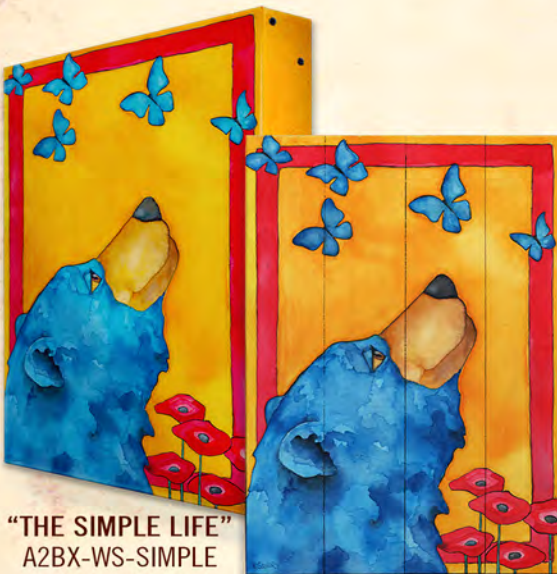

"THE SCENT OF FRIENDSHIP"
A2BX-WS-FRND 18X26
A3BX-WS-FRND 26X37.5

"UNCONDITIONAL LOVE"
WS-UNCO 18X18 28X28

"UNCONDITIONAL LOVE"
A10BX-WS-UNCO 18X18
A13BX-WS-UNCO 38X38

"LIFE IS GOOD"
WS-GOOD 17X23 23X31 28X38

"LIFE IS GOOD"
A2BX-WS-LIFE 18X26
A3BX-WS-LIFE 26X37.5

"SUMMER MORNING"
A10BX-WS-MORN 18X18
A13BX-WS-MORN 38X38

"A SUMMER MORNING"
WS-MORN 18X18 28X28

"THE SIMPLE LIFE"
A2BX-WS-SIMPLE 18X26
A3BX-WS-SIMPLE 26X37.5