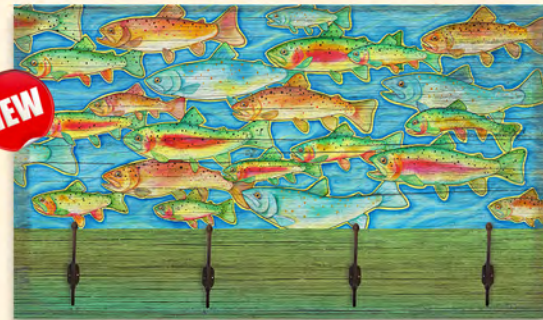

"RUSH HOUR COAT RACK"
CR-WS-RUSH 23X39

0059