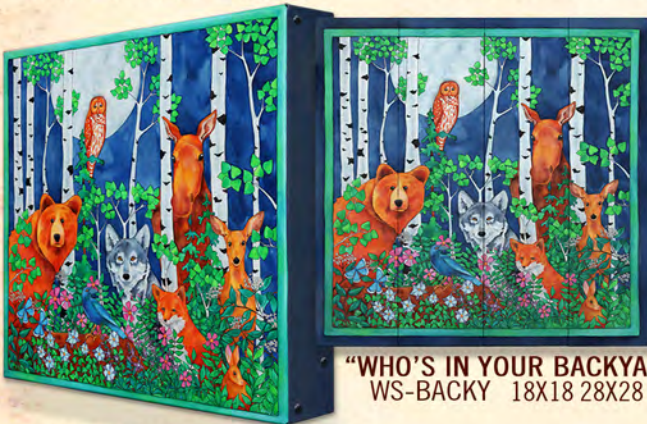

"DISCOVER A HIDDEN MEADOW"
A2BX-WS-DISC 18X26
A3BX-WS-DISC 26X37.5

"AFTER THE BURN"
WS-AFTER
17X23 23X31 28X38

"AFTER THE BURN"
A2BX-WS-AFTER 18X26
A3BX-WS-AFTER 26X37.5

"NEIGHBORHOOD WATCH"
A2BX-WS-WATCH 18X26
A3BX-WS-WATCH 26X37.5

"NEIGHBORHOOD WATCH"
WS-WATCH 17X23 23X31 28X38

"CREATURES GREAT AND SMALL"
A2BX-WS-GREAT 18X26
A3BX-WS-GREAT 26X37.5

"CREATURES GREAT AND SMALL"
WS-GREAT 17X23 23X31 28X38

"WHO'S IN YOUR BACKYARD?"
A10BX-WS-BACKY 18X18
A13BX-WS-BACKY 38X38