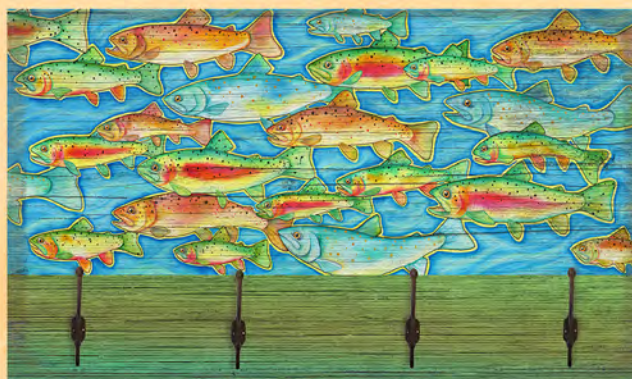

"TABLE FOR TWO"
WS-TAB 18X18 28X28

"DAISEY AND THE SUNFLOWERS"
WS-DSY 17X23 23X31 28X38

"YOUR MULE"
WS-MUL 17X23 23X31 28X38

"HUCKLEBERRY MOON"
WS-HKM 18X18 28X28

"FIELD OF DREAMS"
WS-FIE 17X23 23X31 28X38