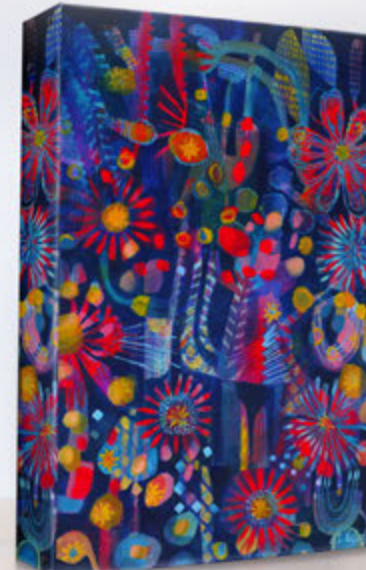

A2BX-EM-BRDS
18"X26"X3"
BIRDS IN TREE

A2BX-EM-NEWYORK
18"X26"X3"
NEW YORK

METAL BOXED ART

Each piece of metal boxed art is printed with UV inks and bent into shape and grommeted. The back cross-support is notched perfectly for easy centering. Indoor-Outdoor. Sun and moisture-friendly.

A10BX-EM-CHRI
18"X18"X3"
CHRISTMAS BERRIES

A10BX-EM-SILH
18"X18"X3"
SILHOUETTE

A10BX-EM-WHT
18"X18"X3"
WHITE FLOWERS

A10BX-EM-BIRDFISH
18"X18"X3"
BIRD & FISH

A2BX-EM-GRIG
18"X26"X3"
GRIGIO

A2BX-EM-FLAM
18"X26"X3"
FLAMINGO

A2BX-EM-BLOO
18"X26"X3"
BLOOMSTERDROM

A2BX-EM-NIGH
18"X26"X3"
NIGHT FLOWER

A2BX-EM-CHRISTMAS
18"X26"X3"
CHRISTMAS

METAL BOXED ART

Each piece of metal boxed art is printed with UV inks and bent into shape and grommeted. The back cross-support is notched perfectly for easy centering. Indoor-Outdoor. Sun and moisture-friendly.

A2BX-EM-FEST
18"X26"X3"
FESTIVE

A2BX-EM-BLUCAT
18"X26"X3"
BLUE CAT

A2BX-EM-YO2
18"X26"X3"
YONDER

Este MacLeod

Este MacLeod's paintings are influenced by the real and the imaginary. Her background in textile and ceramic design is noticeable in the stylized, abundant and colorful forms used in still life, landscape and floral paintings. The variety of techniques Este uses to layer color and shapes adds an ethereal element to her work.