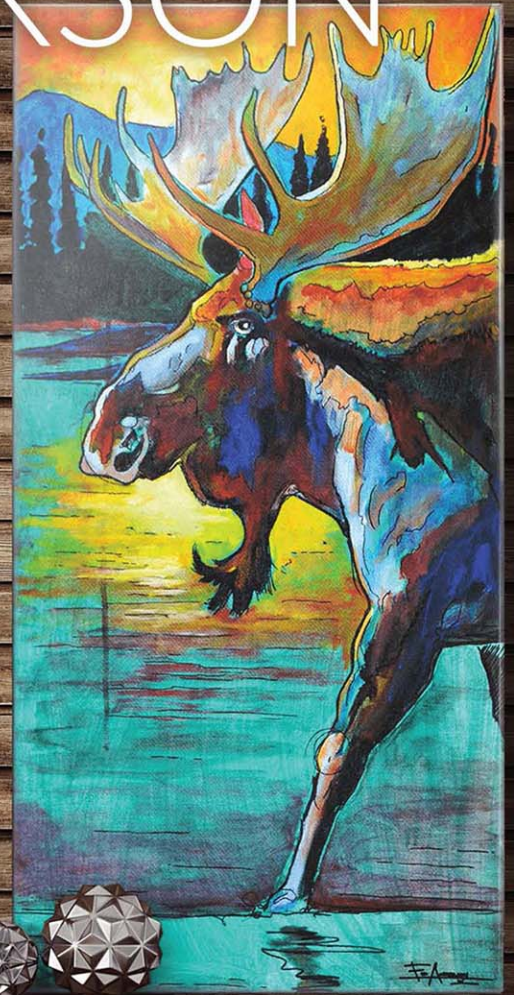

ED ANDERSON

ED'S HOME AND STUDIO ARE IN BOISE, IDAHO. MOST OF HIS COMPOSITIONS ARE "LINE DRIVEN." THIS BORROWS FROM ED'S ARCHITECTURAL TRAINING AND CONSTANT JOURNALING. HIS WORKS SPAN THE COUNTRY AND ARE CONSTANTLY DESCRIBING ALL THINGS AMERICANA. THE ORIGINAL WORK IS ALMOST ALWAYS LARGE SCALE AND USES A BRIGHT PALATE.

Please note that catalog colors may not be precise representations of actual product colors due to variation in printing process, inks and substrate.