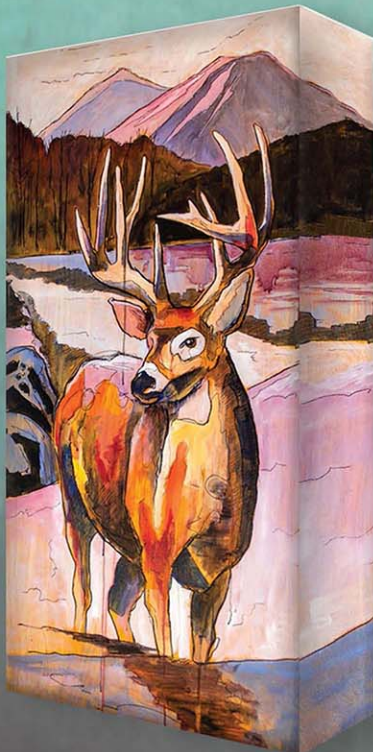

Please note that catalog colors may not be precise representations of actual product colors due to variation in printing process, inks and substrate.

A7BX-2621-EA
21 x 42 MOOSE

Our Box Art is made from aluminum with 3" sides that are folded and riveted. They can be showcased indoors or outdoors!

A7BX-2617-EA
42 x 21 RED MOOSE

A7BX3-1525-EA
63 x 42 MOOSE

A7BX4-2140-EA
84 x 42 MOOSE

A2BX4-AFELK-EA
52 x 36 AFTERNOON BULL ELK

A7BX-2618-EA
21 x 42 BHA ELK

A10BX-2620-EA
18 X 18 BULL FIGHT
A13BX-2620-EA
38 X 38

Our Box Art is made from aluminum with 3" sides that are folded and riveted. They can be showcased indoors or outdoors!

A7BX-2613-EA
42 X 21 ELK BUGLE

A6BX4-1523-EA
42 X 42 BULL ELK

A7BX3-1675-EA
42 x 63 WHITETAIL BUCK

A7BX3-1864-EA
42 x 63 ANTELOPE

A7BX-2279-EA
21 x 42 BUCK

A5BX-2624-EA
42 X 16.5 RAM

A2BX-2496-EA
18 x 26 COYOTE
A3BX-2496-EA
26 x 37.5

A7BX3-1865-EA
63 x 42 GRIZZLY BEAR

NEW

A7BX-2625-EA
21 x 42
GRIZZLY WITH CARIBOU SKULL