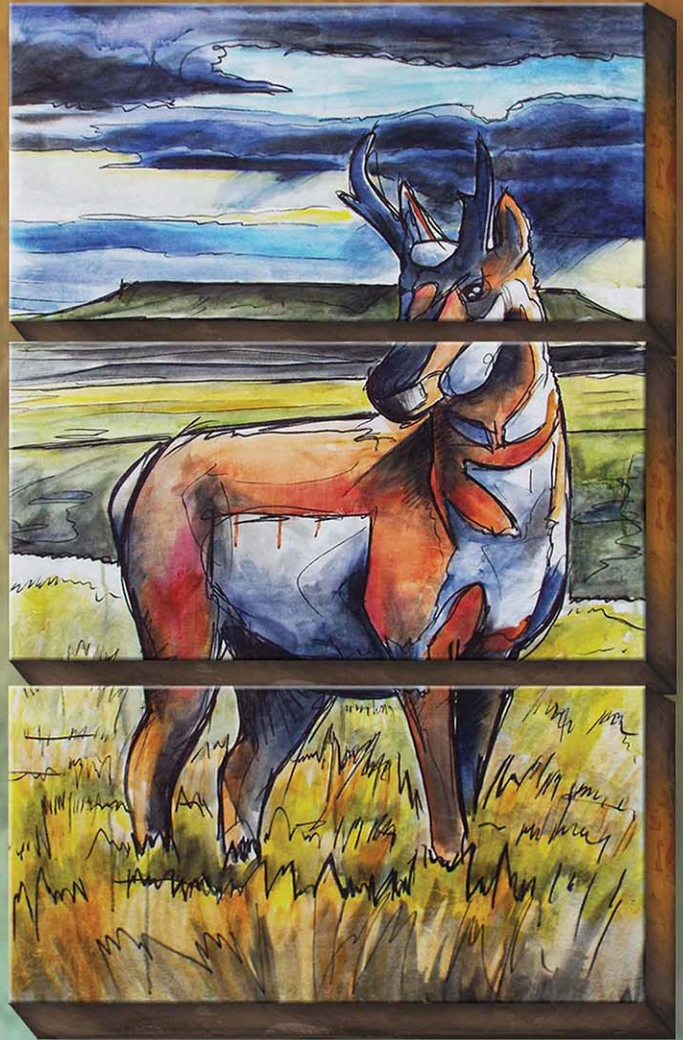

Please note that catalog colors may not be precise representations of actual product colors due to variation in printing process, inks and substrate.

A7BX-2621-EA
21 x 42 MOOSE

Our Box Art is made from aluminum with 3" sides that are folded and riveted. They can be showcased indoors or outdoors!

Our Box Art is made from aluminum with 3" sides that are folded and riveted. They can be showcased indoors or outdoors!

A7BX-2613-EA
42 X 21 ELK BUGLE

A6BX4-1523-EA
42 X 42 BULL ELK

A7BX3-1675-EA
42 x 63 WHITETAIL BUCK

A7BX3-1864-EA
42 x 63 ANTELOPE

A7BX-2279-EA
21 x 42 BUCK

A5BX-2624-EA
42 X 16.5 RAM

A2BX-2496-EA
18 x 26 COYOTE
A3BX-2496-EA
26 x 37.5

A7BX3-1865-EA
63 x 42 GRIZZLY BEAR

NEW

A7BX-2625-EA
21 x 42
GRIZZLY WITH CARIBOU SKULL

Our Box Art is made from aluminum with 3" sides that are folded and riveted. They can be showcased indoors or outdoors!

A7BX-2497-EA
42 X 21 HORSE

A5BX4-1866-EA
42 X 66 BUSHWACKER

A2BX-BUSH-EA
18 x 26 BUSHWACKER
A3BX-BUSH-EA
26 x 37.5