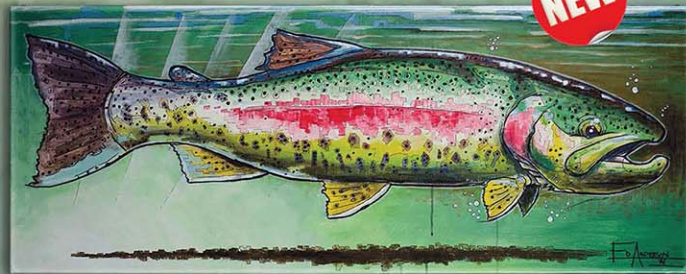

A7BX-2396-EA
21 x 42 ELKHORN/RAVEN

A2BX-1677TURK-EA
26 X 18 TURKEY ON DISPLAY
A3BX-1677TURK-EA
26 x 37.5

A7BX4-2136GOOSE-EA
84 x 42 CANADA GOOSE

Our Box Art is made from aluminum with 3" sides that are folded and riveted. They can be showcased indoors or outdoors!

A2BX3-1527GREY-EA

54 x 26 GREY DUCK

A7BX-2280-EA

42 x 21 WOOD DUCKS

A7BX-2622-EA

42 X 21 ROOSTERS

A7BX3-1526-EA

63 x 42 PHEASANT

A7BX3-1529-EA
63 x 42 RAINBOW TROUT

A5BX-2142-EA
42 X 16.5 RAINBOW

A5BX-2139-EA
42 X 16.5 RAINBOW AND NYMPHS

Our Box Art is made from aluminum with 3" sides that are folded and riveted. They can be showcased indoors or outdoors!