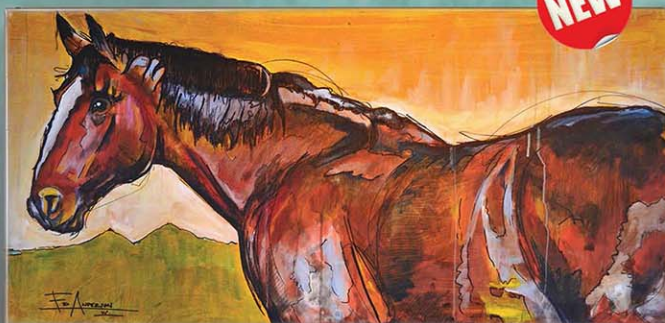

A7BX-2399-EA
21 x 42 BLACK BEAR

A7BX-2302-EA
21 x 42 LICK-A-BULL

A5BX-2619-EA
16.5 X 42 BISON

A10BX3-1863-EA
54 X 18 AMERICAN BUFFALO

A5BX-2395-EA
42 X 16.5 EDGE BISON

A7BX-2498-EA
21 X 42 BISON

A7BX-2137-EA
21 X 42 BRONCO

Our Box Art is made from aluminum with 3" sides that are folded and riveted. They can be showcased indoors or outdoors!

A7BX-2497-EA
42 X 21 HORSE

A5BX4-1866-EA
42 X 66 BUSHWACKER

A2BX-BUSH-EA
18 x 26 BUSHWACKER
A3BX-BUSH-EA
26 x 37.5