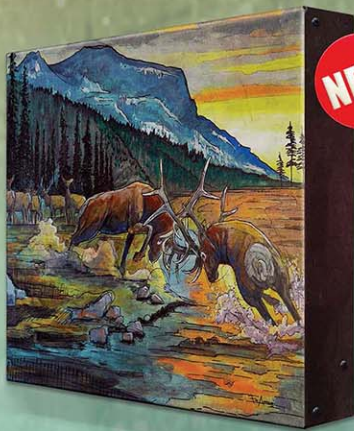

Please note that catalog colors may not be precise representations of actual product colors due to variation in printing process, inks and substrate.

A7BX-2621-EA
21 x 42 MOOSE

Our Box Art is made from aluminum with 3" sides that are folded and riveted. They can be showcased indoors or outdoors!

A7BX-2617-EA
42 x 21 RED MOOSE

A7BX3-1525-EA
63 x 42 MOOSE

A7BX4-2140-EA
84 x 42 MOOSE

A2BX4-AFELK-EA
52 x 36 AFTERNOON BULL ELK

A7BX-2618-EA
21 x 42 BHA ELK

A10BX-2620-EA
18 X 18 BULL FIGHT
A13BX-2620-EA
38 X 38

Our Box Art is made from aluminum with 3" sides that are folded and riveted. They can be showcased indoors or outdoors!

A7BX-2613-EA
42 X 21 ELK BUGLE

A6BX4-1523-EA
42 X 42 BULL ELK

A7BX3-1675-EA
42 x 63 WHITETAIL BUCK

A7BX3-1864-EA
42 x 63 ANTELOPE

A7BX-2279-EA
21 x 42 BUCK

A5BX-2624-EA
42 X 16.5 RAM

A2BX-2496-EA
18 x 26 COYOTE
A3BX-2496-EA
26 x 37.5

A7BX3-1865-EA
63 x 42 GRIZZLY BEAR

NEW

A7BX-2625-EA
21 x 42
GRIZZLY WITH CARIBOU SKULL