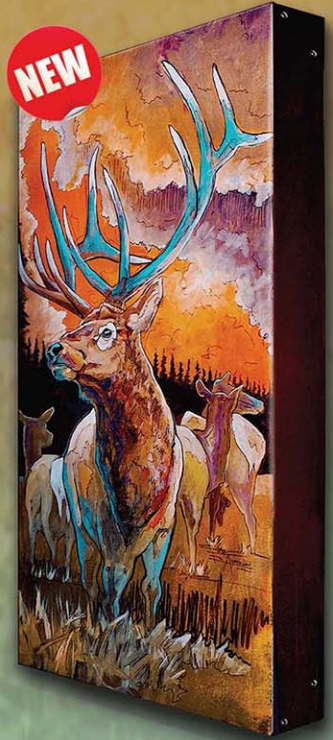

Please note that catalog colors may not be precise representations of actual product colors due to variation in printing process, inks and substrate.

A7BX-2621-EA
21 x 42 MOOSE

Our Box Art is made from aluminum with 3" sides that are folded and riveted. They can be showcased indoors or outdoors!

A7BX-2617-EA
42 x 21 RED MOOSE

A7BX3-1525-EA
63 x 42 MOOSE

A7BX4-2140-EA
84 x 42 MOOSE

A2BX4-AFELK-EA
52 x 36 AFTERNOON BULL ELK

A7BX-2618-EA
21 x 42 BHA ELK

A10BX-2620-EA
18 X 18 BULL FIGHT
A13BX-2620-EA
38 X 38

Our Box Art is made from aluminum with 3" sides that are folded and riveted. They can be showcased indoors or outdoors!

A7BX-2613-EA
42 X 21 ELK BUGLE

A6BX4-1523-EA
42 X 42 BULL ELK

A7BX3-1675-EA
42 x 63 WHITETAIL BUCK