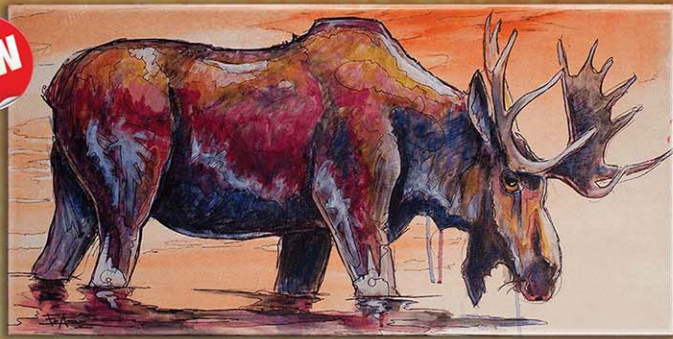

Please note that catalog colors may not be precise representations of actual product colors due to variation in printing process, inks and substrate.

A7BX-2621-EA
21 x 42 MOOSE

Our Box Art is made from aluminum with 3" sides that are folded and riveted. They can be showcased indoors or outdoors!

A7BX-2617-EA
42 x 21 RED MOOSE

A7BX3-1525-EA
63 x 42 MOOSE

A7BX4-2140-EA
84 x 42 MOOSE

A2BX4-AFELK-EA
52 x 36 AFTERNOON BULL ELK

A7BX-2618-EA
21 x 42 BHA ELK

A10BX-2620-EA
18 X 18 BULL FIGHT
A13BX-2620-EA
38 X 38

Our Box Art is made from aluminum with 3" sides that are folded and riveted. They can be showcased indoors or outdoors!

A7BX-2613-EA
42 X 21 ELK BUGLE

A6BX4-1523-EA
42 X 42 BULL ELK

A7BX3-1675-EA
42 x 63 WHITETAIL BUCK