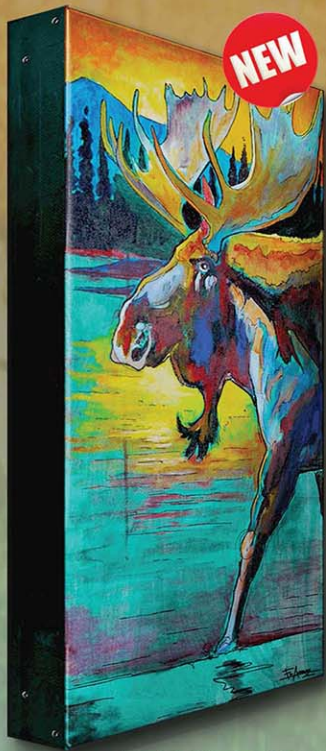

Please note that catalog colors may not be precise representations of actual product colors due to variation in printing process, inks and substrate.

A7BX-2621-EA
21 x 42 MOOSE

Our Box Art is made from aluminum with 3" sides that are folded and riveted. They can be showcased indoors or outdoors!

Our Box Art is made from aluminum with 3" sides that are folded and riveted. They can be showcased indoors or outdoors!

A7BX-2613-EA
42 X 21 ELK BUGLE

A6BX4-1523-EA
42 X 42 BULL ELK

A7BX3-1675-EA
42 x 63 WHITETAIL BUCK