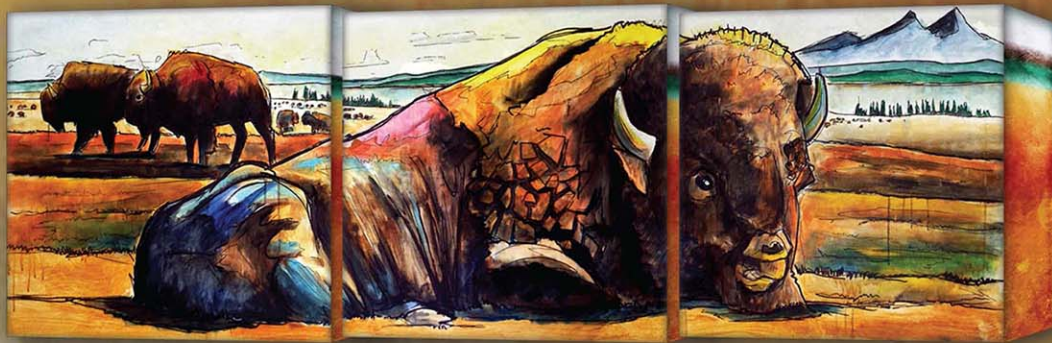

A7BX-2399-EA
21 x 42 BLACK BEAR

A7BX-2302-EA
21 x 42 LICK-A-BULL

A5BX-2619-EA
16.5 X 42 BISON

A10BX3-1863-EA
54 X 18 AMERICAN BUFFALO

A5BX-2395-EA
42 X 16.5 EDGE BISON

A7BX-2498-EA
21 X 42 BISON

A7BX-2137-EA
21 X 42 BRONCO

Our Box Art is made from aluminum with 3" sides that are folded and riveted. They can be showcased indoors or outdoors!

A7BX-2497-EA
42 X 21 HORSE

A5BX4-1866-EA
42 X 66 BUSHWACKER

A2BX-BUSH-EA
18 x 26 BUSHWACKER
A3BX-BUSH-EA
26 x 37.5