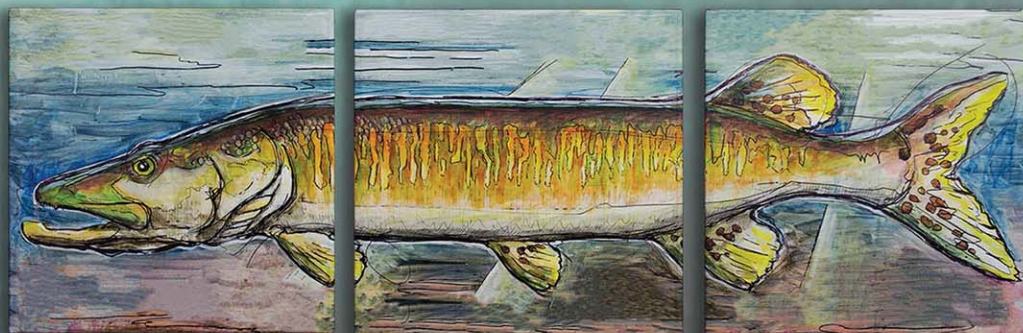

A7BX3-1529-EA
63 x 42 RAINBOW TROUT

A5BX-2142-EA
42 X 16.5 RAINBOW

A5BX-2139-EA
42 X 16.5 RAINBOW AND NYMPHS

Our Box Art is made from aluminum with 3" sides that are folded and riveted. They can be showcased indoors or outdoors!