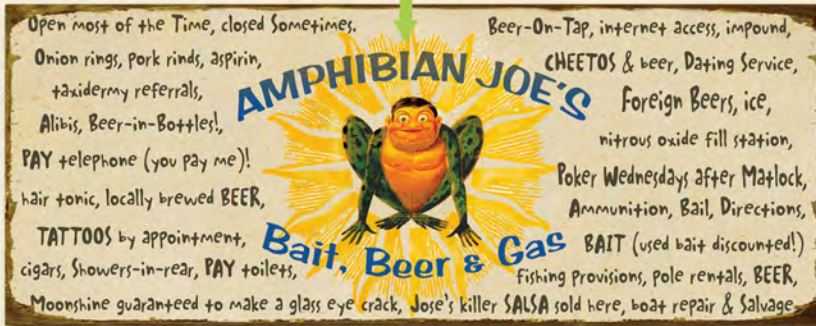

"Here's to a long life and a merry one. A quick death and a easy one.
A pretty girl and an honest one. A cold beer and another one."

DONOVAN'S PUB

IRISH PUBLIC HOUSE

Fish & Chips • Irish Beers

Hard Cider & Ales

"Here's to a long life and a merry one. A quick death and a easy one.
A pretty girl and an honest one. A cold beer and another one."

TOE-TAPPING, BEER SPILLING IRISH SING-ALONGS EVERY FRIDAY NIGHT.

W5-CU45

17X44 price code 9
wood only 2 piece

BE-1664 23"

**BEST
SELLER!**

A5-COR65 corrugated metal 17X44 (approx.)

BE-03 23"

"The truth comes out when the spirit goes in."

22632 14X36 17X44

**Free Personalization
Where Arrows Appear**

A5-COR1606

corrugated metal 17X44 (approx.)

1086 17x23 23x31 28x38
(12)

BE-MUM92

23"