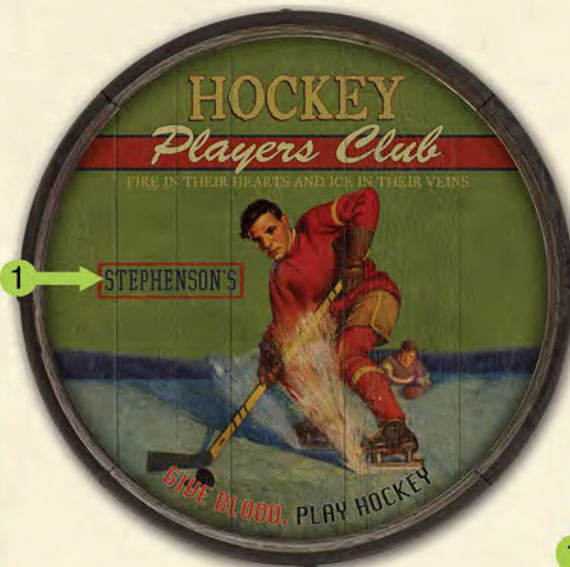

BE-564
23"

Free Personalization
Where Arrows Appear