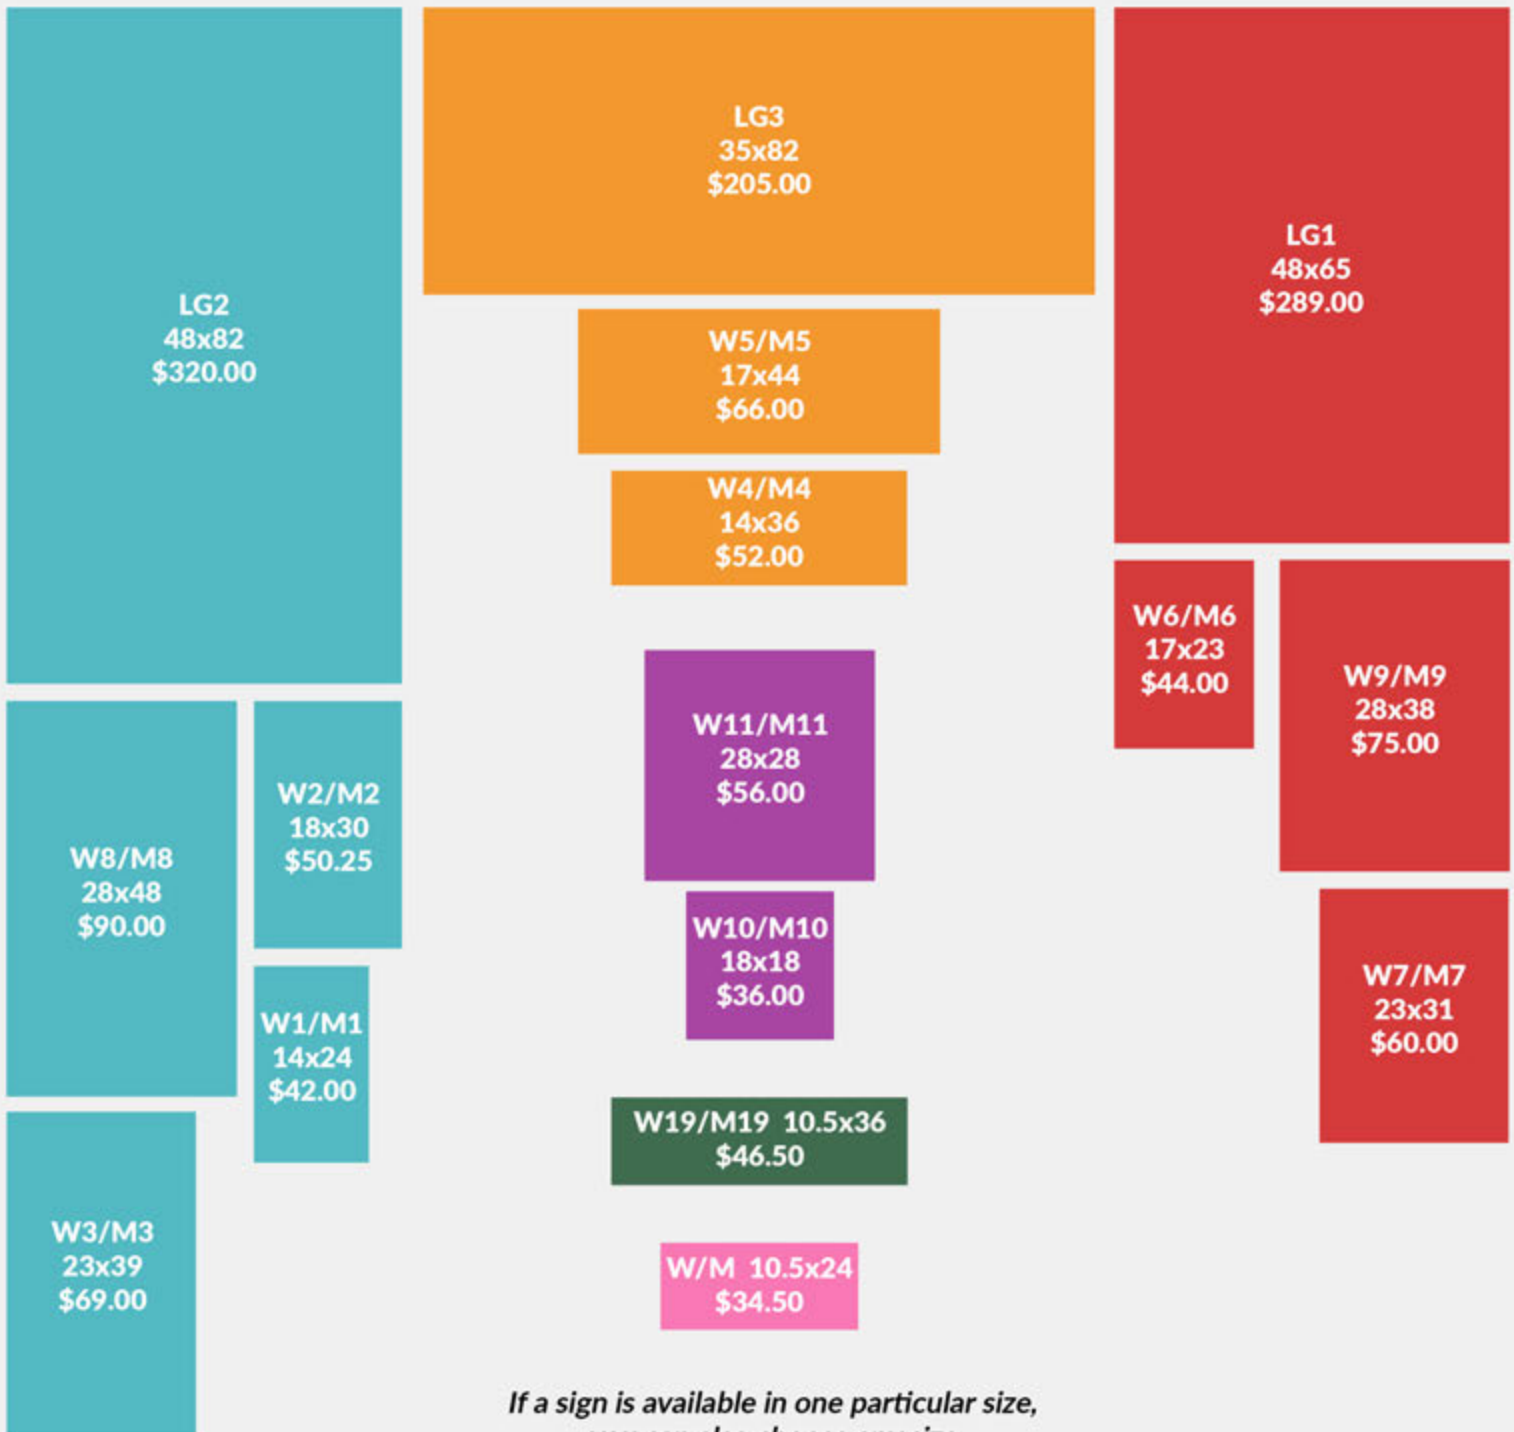

A25-COR 16x20 \$40.00

A5-COR 16x44 \$66.50

← 6 FT →

BASIC SIZES AND PRICES

Specify with Wood (W) or Metal (M) with every size.

If a sign is available in one particular size, you can also choose any size in that color group.