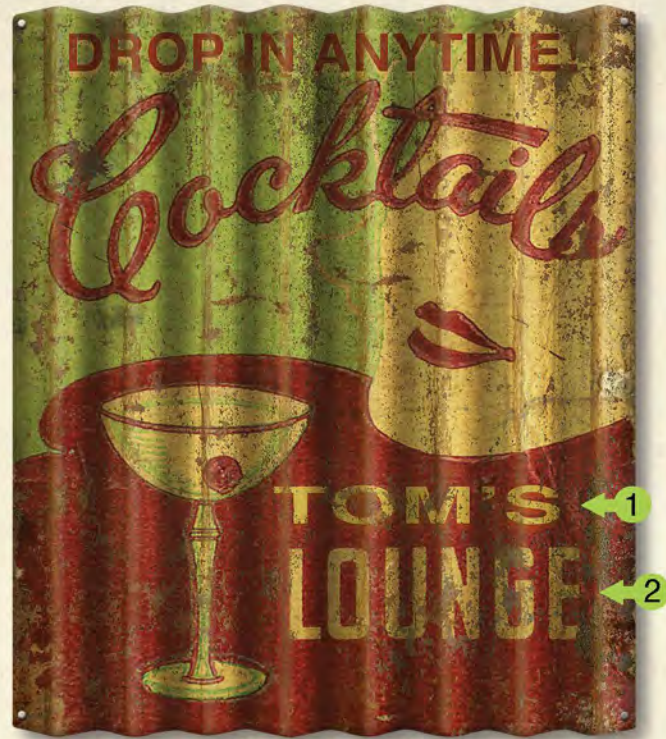

W2-CU64
18X30 price code 7
wood only 3 piece

A5-COR43MUM

Available as Green, Blue or Black
corrugated metal
17X44 (approx.)

BE-MUM91
23"

BRK22-1272 31X31

(6)

BE-MUM96
23"

BRK22-1290 31X31
 PRINTED ON LIGHTWEIGHT BRICK-TEXTURE BOARD
 WITH A WOOD FRAME