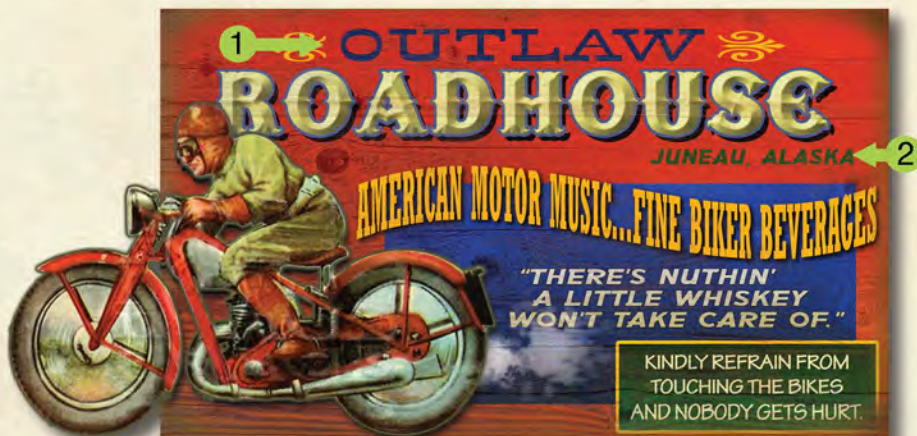

W3-CU05
23X39 price code 9
wood only 2 piece

W8-CU05
28X48 price code 11
wood only 2 piece