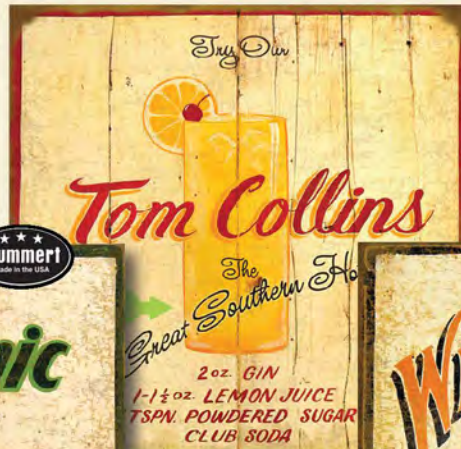

MUM1113
18X18 28X28