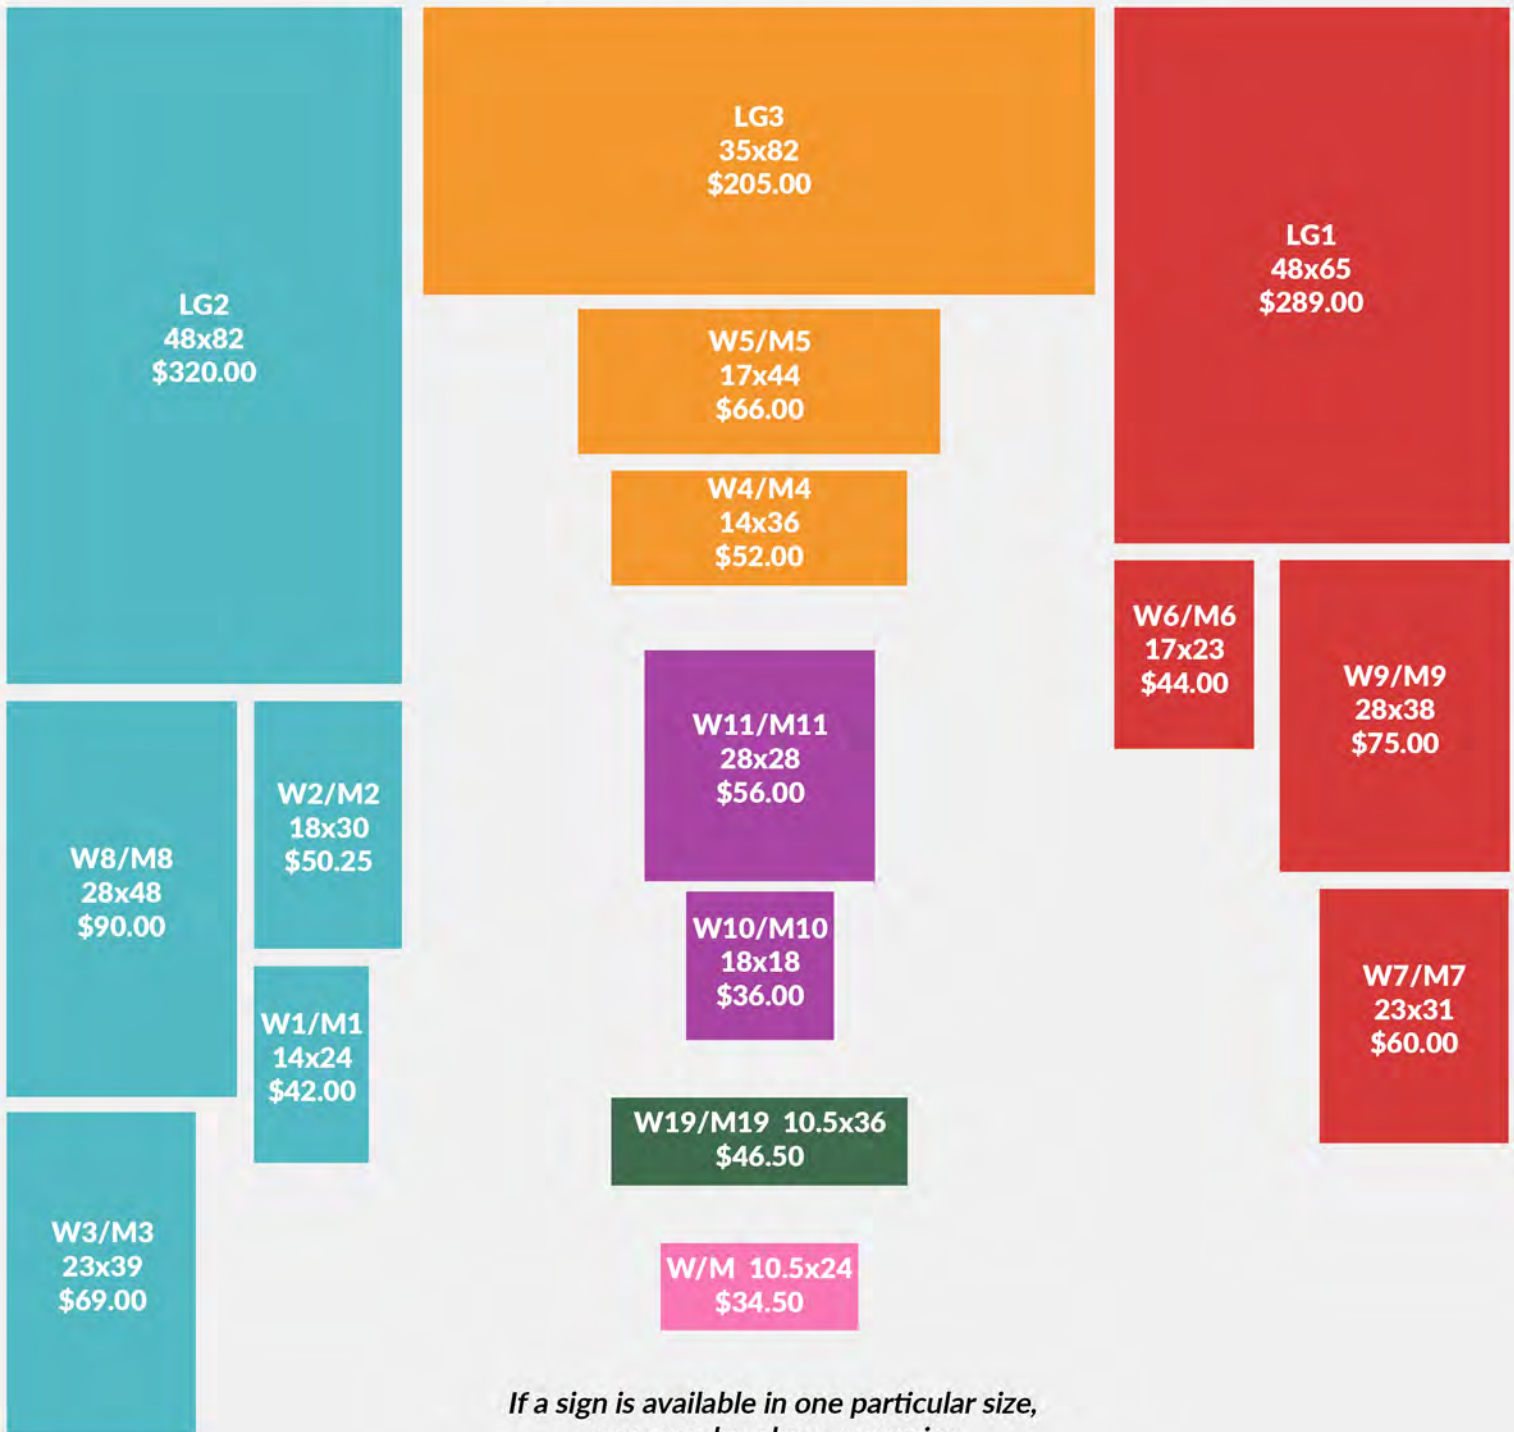

New Customer? Click "Sign Up" in the upper right corner and you will be able to start placing orders right away!

MISC. PRICE CODES

- 04 - \$50.50
- 05 - \$52.00
- 06 - \$52.50
- 09 - \$95.00
- 10 - \$100.00
- 11 - \$119.00
- 13 - \$35.00
- 18 - \$65.00
- 21 - \$71.50
- CUARW - \$45.50

LIGHTED PLUG-IN LED-BE 23" \$141.00

LIGHTED PLUG-IN LED-BE2 15" \$106.00

BARREL ENDS

BE 23" \$56.50

BE-LG 40" \$139.00

THESE TWO CAN BE EITHER SIZE

BRICK WITH FRAMES

BRK23
55x23
\$73.50

BRK21
55x31
\$80.50

BRK22
31x31
\$57.50

CORRUGATED METAL

A20-COR
29.5x35
\$72.50

A2-COR
18x26
\$52.00

A5-COR
16x44
\$66.50

6 FT

BASIC SIZES AND PRICES

Specify with Wood (W) or Metal (M) with every size.

If a sign is available in one particular size, you can also choose any size in that color group.

6 FT