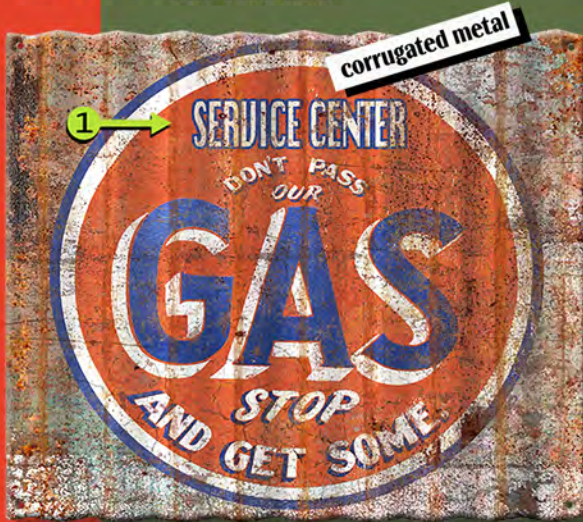

A20-COR1251MUM
35X29.25