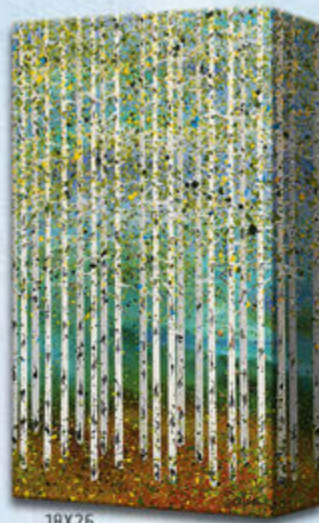

18X18
A10BX-UTASPI-NS
UTAH ASPENS
ALSO AVAILABLE
A13BX-UTASPI-NS, 38X38

18X26